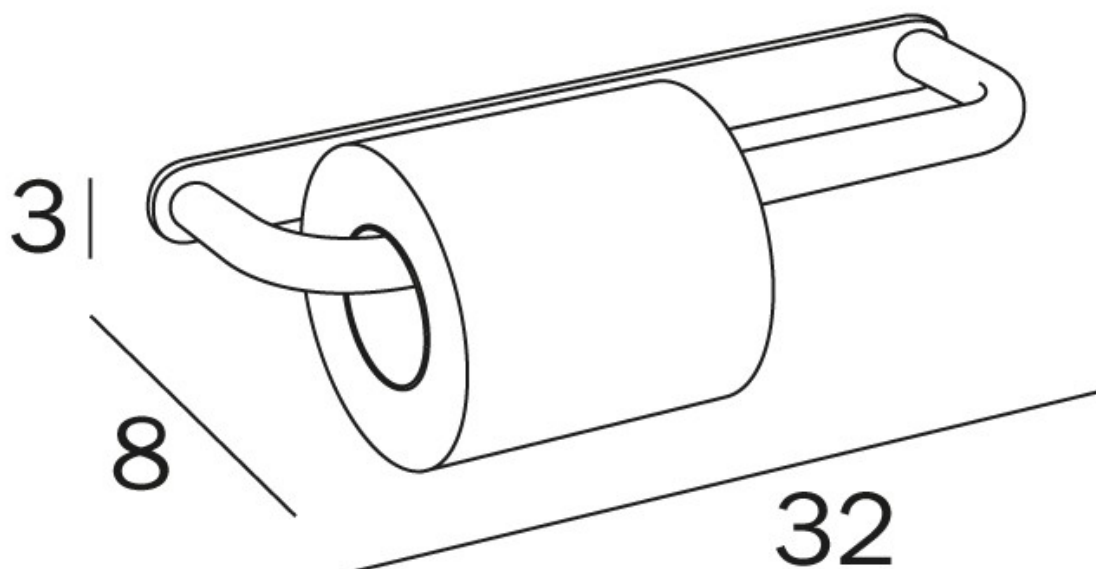

**HOTELLERIE**  
**DOUBLE TOILET ROLL HOLDER**  
(Chrome - AV426D)

Proudly imported and distributed by  
Gro Agencies Pty Ltd  
Unit 2 / 37 Howe St, Osborne Park, WA, 6017  
P 08 9446 3288 E info@groagencies.com.au W www.groagencies.com.au