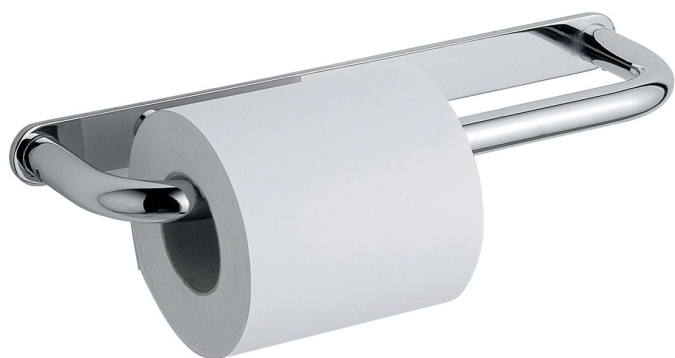

**HOTELLERIE**  
**DOUBLE TOILET ROLL HOLDER**  
(Chrome - AV426D)

Proudly imported and distributed by  
Gro Agencies Pty Ltd  
Unit 2 / 37 Howe St, Osborne Park, WA, 6017  
P 08 9446 3288 E info@groagencies.com.au W www.groagencies.com.au